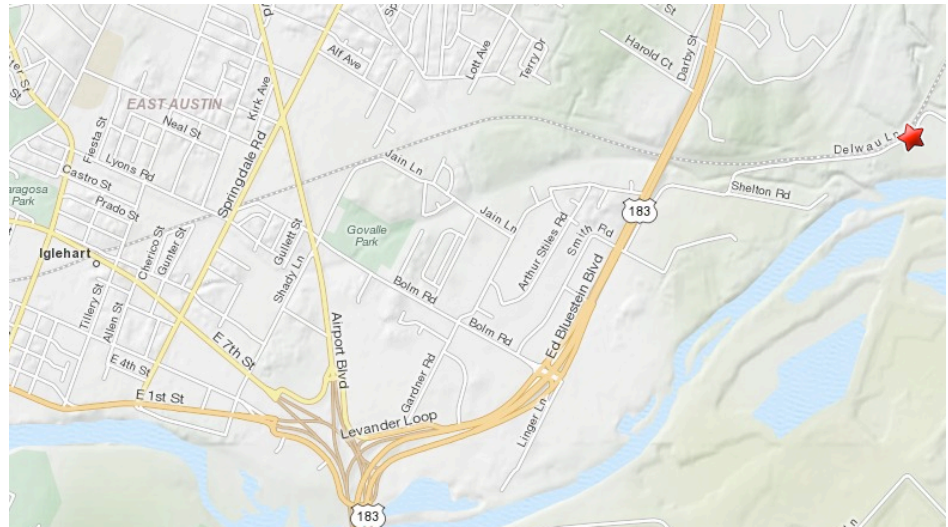

Directions to the Urban Roots Farm

Farm Address:

**7651 Delwau Lane
Austin, TX 78725**

From the North or Central Austin

Headed South on 183

Take the Bolm Rd Exit.
Turn Left under 183 in order to U-Turn.
Just before merging onto 183 North, turn Right
onto Smith Rd and follow directions below:

Turn left immediately and proceed parallel to 183 on Howard Rd. When you reach a Y, veer left onto Delwau Ln. Cross Boggy Creek and in 500 yds, you will see a gated driveway and the Urban Roots Farm sign.

Headed South on Airport Blvd. from I-35

Just after Springdale Rd., turn left onto Bolm Rd.
Pass a Whole Foods distrib center on your right,
drive under the highway (Rt 183) and turn Left.
Just before merging onto 183 North, turn Right
onto Smith Rd and follow directions below:

Headed North on 183

Take the Bolm Road exit.
Go through the stoplight at Bolm road and continue as if you are getting back onto 183.
Just before merging onto the highway, turn Right onto Smith Rd.
Turn left immediately and proceed parallel to 183 on Howard Rd.
When you reach a Y, veer left onto Delwau Ln.
Cross Boggy Creek and in 500 yds, you will see a gated driveway and the Urban Roots Farm sign.